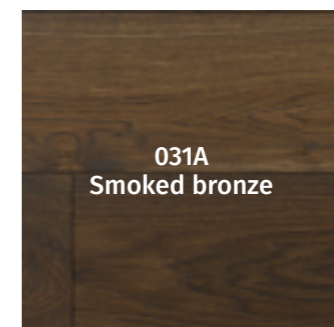

# SOFT TONE 03

007N  
Raw look

029N  
Spring oak

040N  
Ivory

031A  
Smoked bronze

041N  
Dove grey

042A  
Smoked beige

030A  
Smoked ecru

043A  
Smoked amber