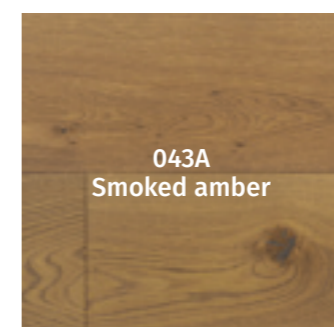

# SOFT TONE 03

007N  
Raw look

029N  
Spring oak

040N  
Ivory

031A  
Smoked bronze

041N  
Dove grey

042A  
Smoked beige

030A  
Smoked ecru