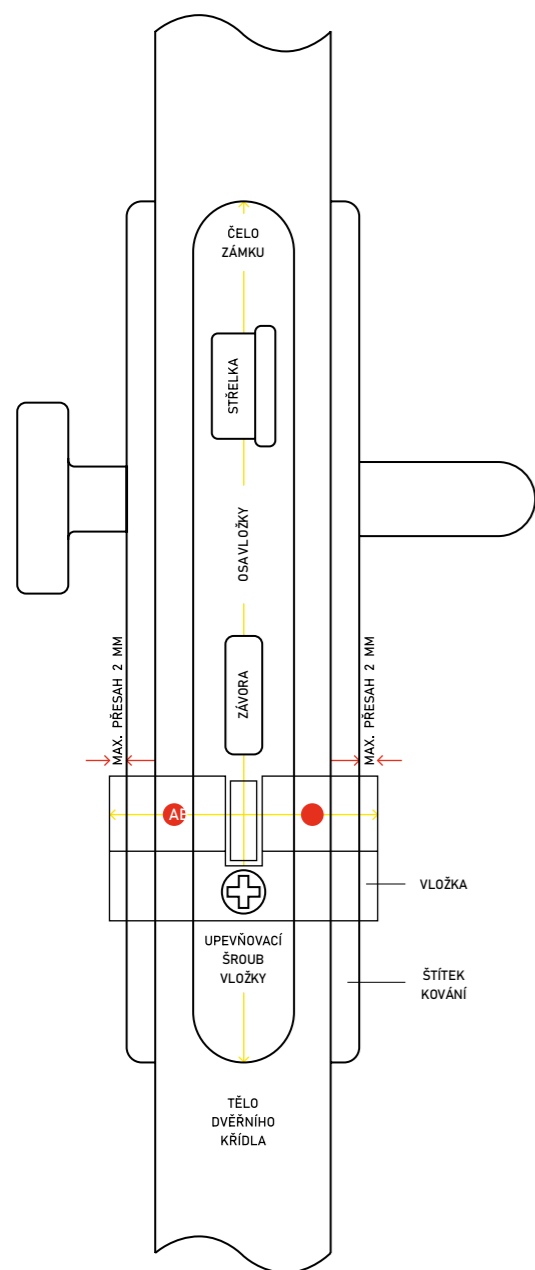

VÝBĚR CYLINDRICKÉ VLOŽKY

Pro správný výběr cylindrické vložky potřebujete znát její celkovou délku. Položte osu upevňovací šroubu vložky na střed pravítka a změřte oba rozměry – A i B.

Při měření nezapomeňte připočítat tloušťku štítu nebo rozety na každé straně dveří.