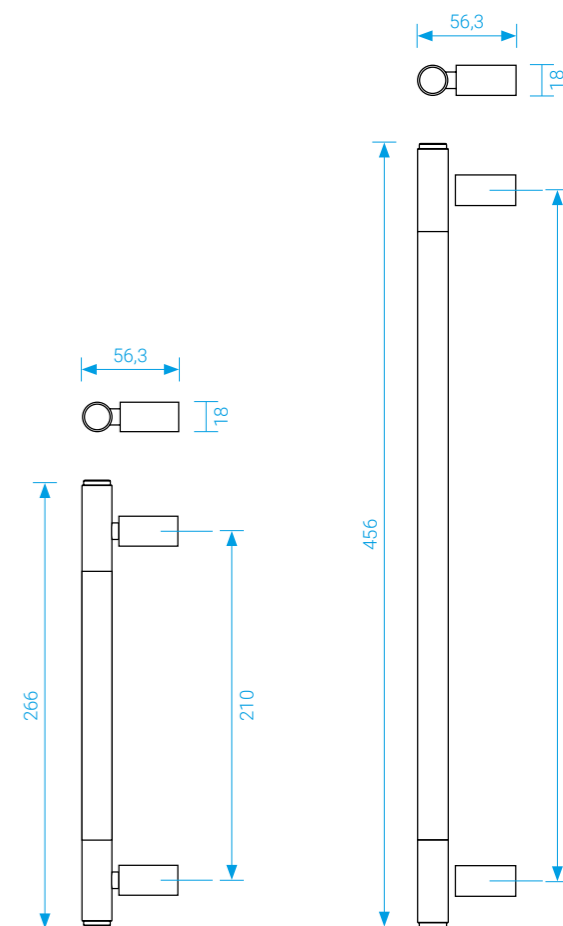

ONS MB OS KANELAZ DVEŘNÍ MADLA 1745