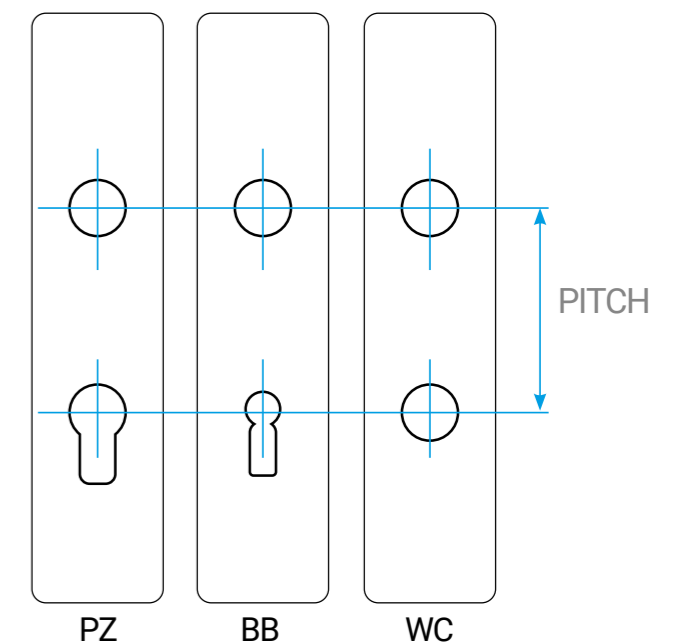

3. COMBINATION OF FITTINGS

Not all doors require a handle. What combination of door fittings do you really need?

Handle handle

Handle knob

3. ORIENTATION OF FITTINGS

The decision whether to order left or right handle is nearly the only thing which you need to do yourself and do it well. In order to be able to decide there is a simple help – if you use your right hand to open the door, it means it is a right handle. The same applies for the left handle. Left hand will always be used while opening the left handle. If you are able to open left handle using your right hand, it is the wrong way to do so or you stand with your back facing the door. In order to respect the instruction principles we would like to add some more specific graphics which you will surely find helpful.

WHAT IS A PITCH OF LABEL FITTING?

It is a distance between a handle axis and your door key. This figure is absolutely crucial when buying the right plate fitting. The most common pitches are 72 and 90 mm, up to 92 mm in case of security door.

VÝBĚR CYLINDRICKÉ VLOŽKY

Pro správný výběr cylindrické vložky potřebujete znát její celkovou délku. Položte osu upevňovací šroubu vložky na střed pravítka a změřte oba rozměry – A i B.

Při měření nezapomeňte připočítat tloušťku štítu nebo rozety na každé straně dveří.