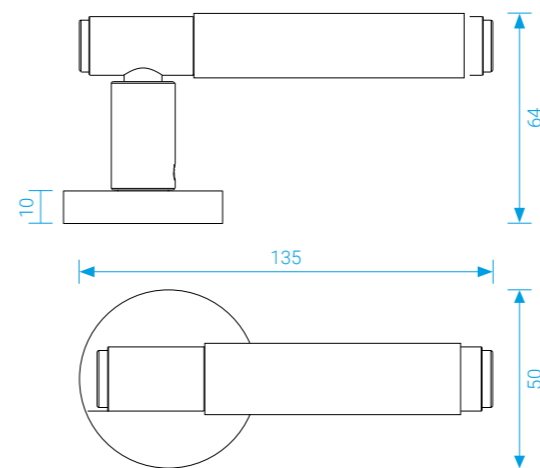

KANELAZ DVEŘNÍ MADLA 1745

Kanelaz

KANELAZ DVEŘNÍ KOULE 1745

Kanelaz