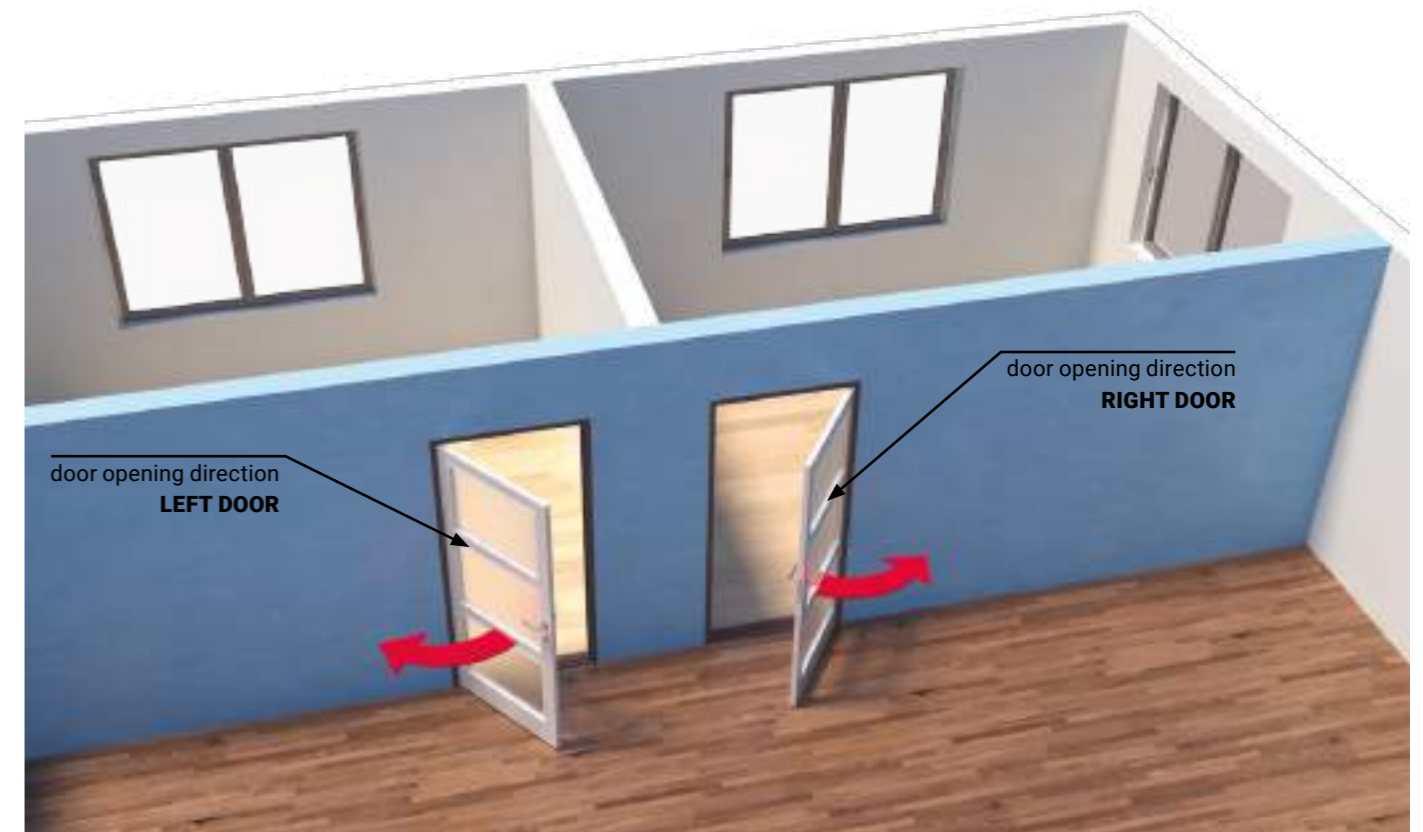

PLATE – it is a one-piece door fitting with a hole for a lock and a handle covered with one plate.

- easy to mount using visible bolts
- the most common and long-established type of fitting which will surely find its place in all types of interiors from flats to small huts and even garden sheds.

3. COMBINATION OF FITTINGS

Not all doors require a handle. What combination of door fittings do you really need?

Handle handle

Handle knob

3. ORIENTATION OF FITTINGS

The decision whether to order left or right handle is nearly the only thing which you need to do yourself and do it well. In order to be able to decide there is a simple help – if you use your right hand to open the door, it means it is a right handle. The same applies for the left handle. Left hand will always be used while opening the left handle. If you are able to open left handle using your right hand, it is the wrong way to do so or you stand with your back facing the door. In order to respect the instruction principles we would like to add some more specific graphics which you will surely find helpful.

WHAT IS A PITCH OF LABEL FITTING?

It is a distance between a handle axis and your door key. This figure is absolutely crucial when buying the right plate fitting. The most common pitches are 72 and 90 mm, up to 92 mm in case of security door.